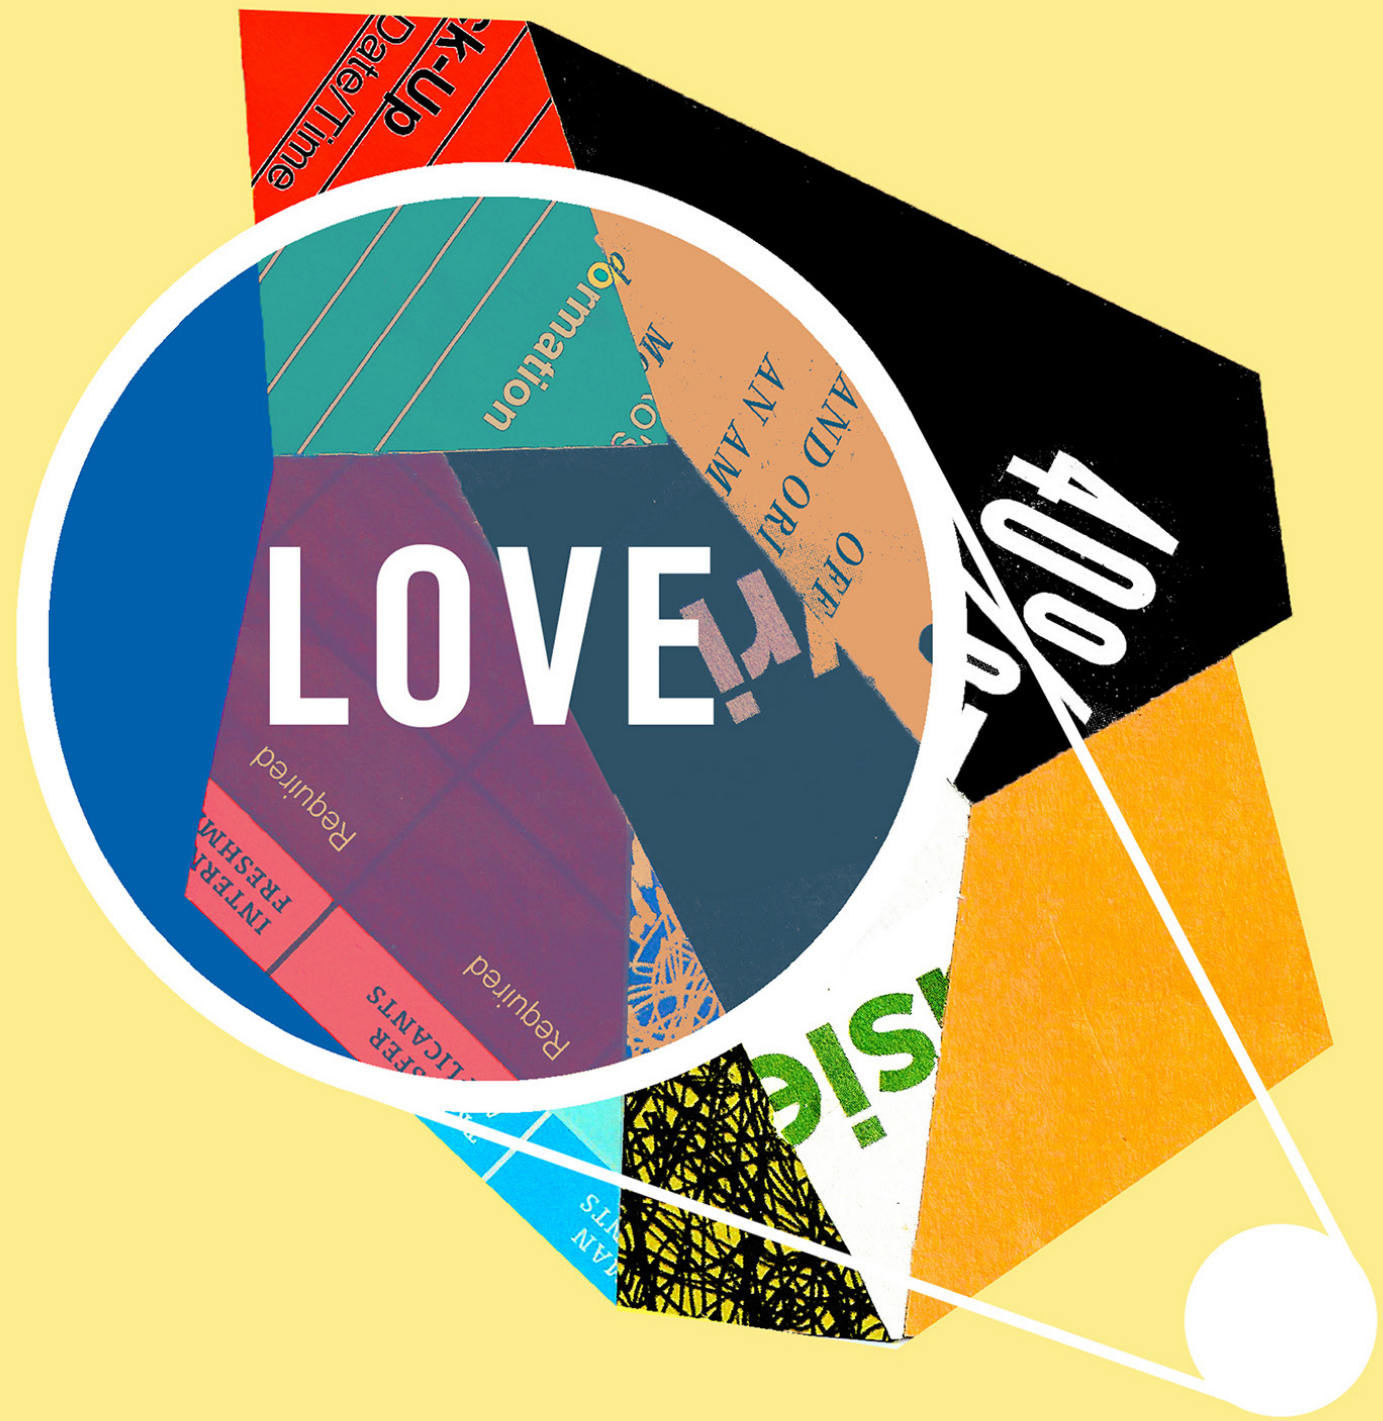

Blue

ALFREDO PONCE
COLLAGE ART
2015

X

B

31

M

RAGE

ALFREDO PONCE
COLLAGE MINIMALISM
2015

Blue

alfredoponcart.com
[instagram.com/alfredo_p_](https://www.instagram.com/alfredo_p_)