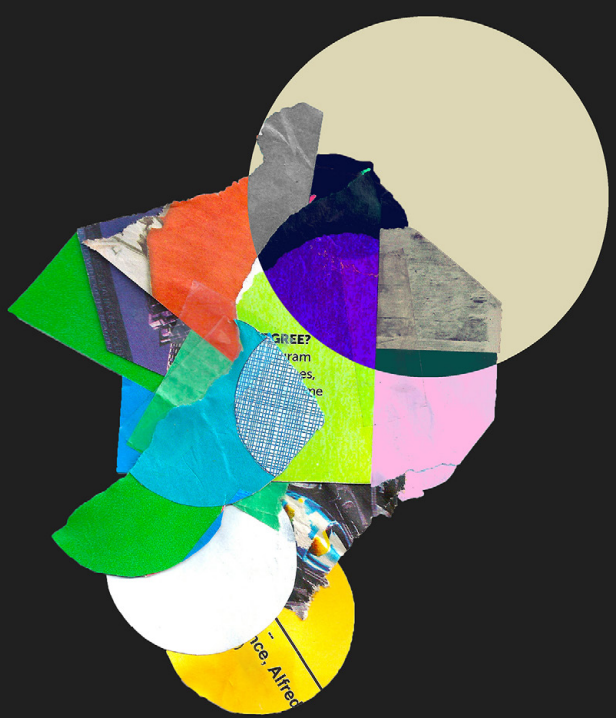

Blue

ALFREDO PONCE
COLLAGE ART
2015

X

B

31

M

RAGE

ALFREDO PONCE
COLLAGE MINIMALISM
2015