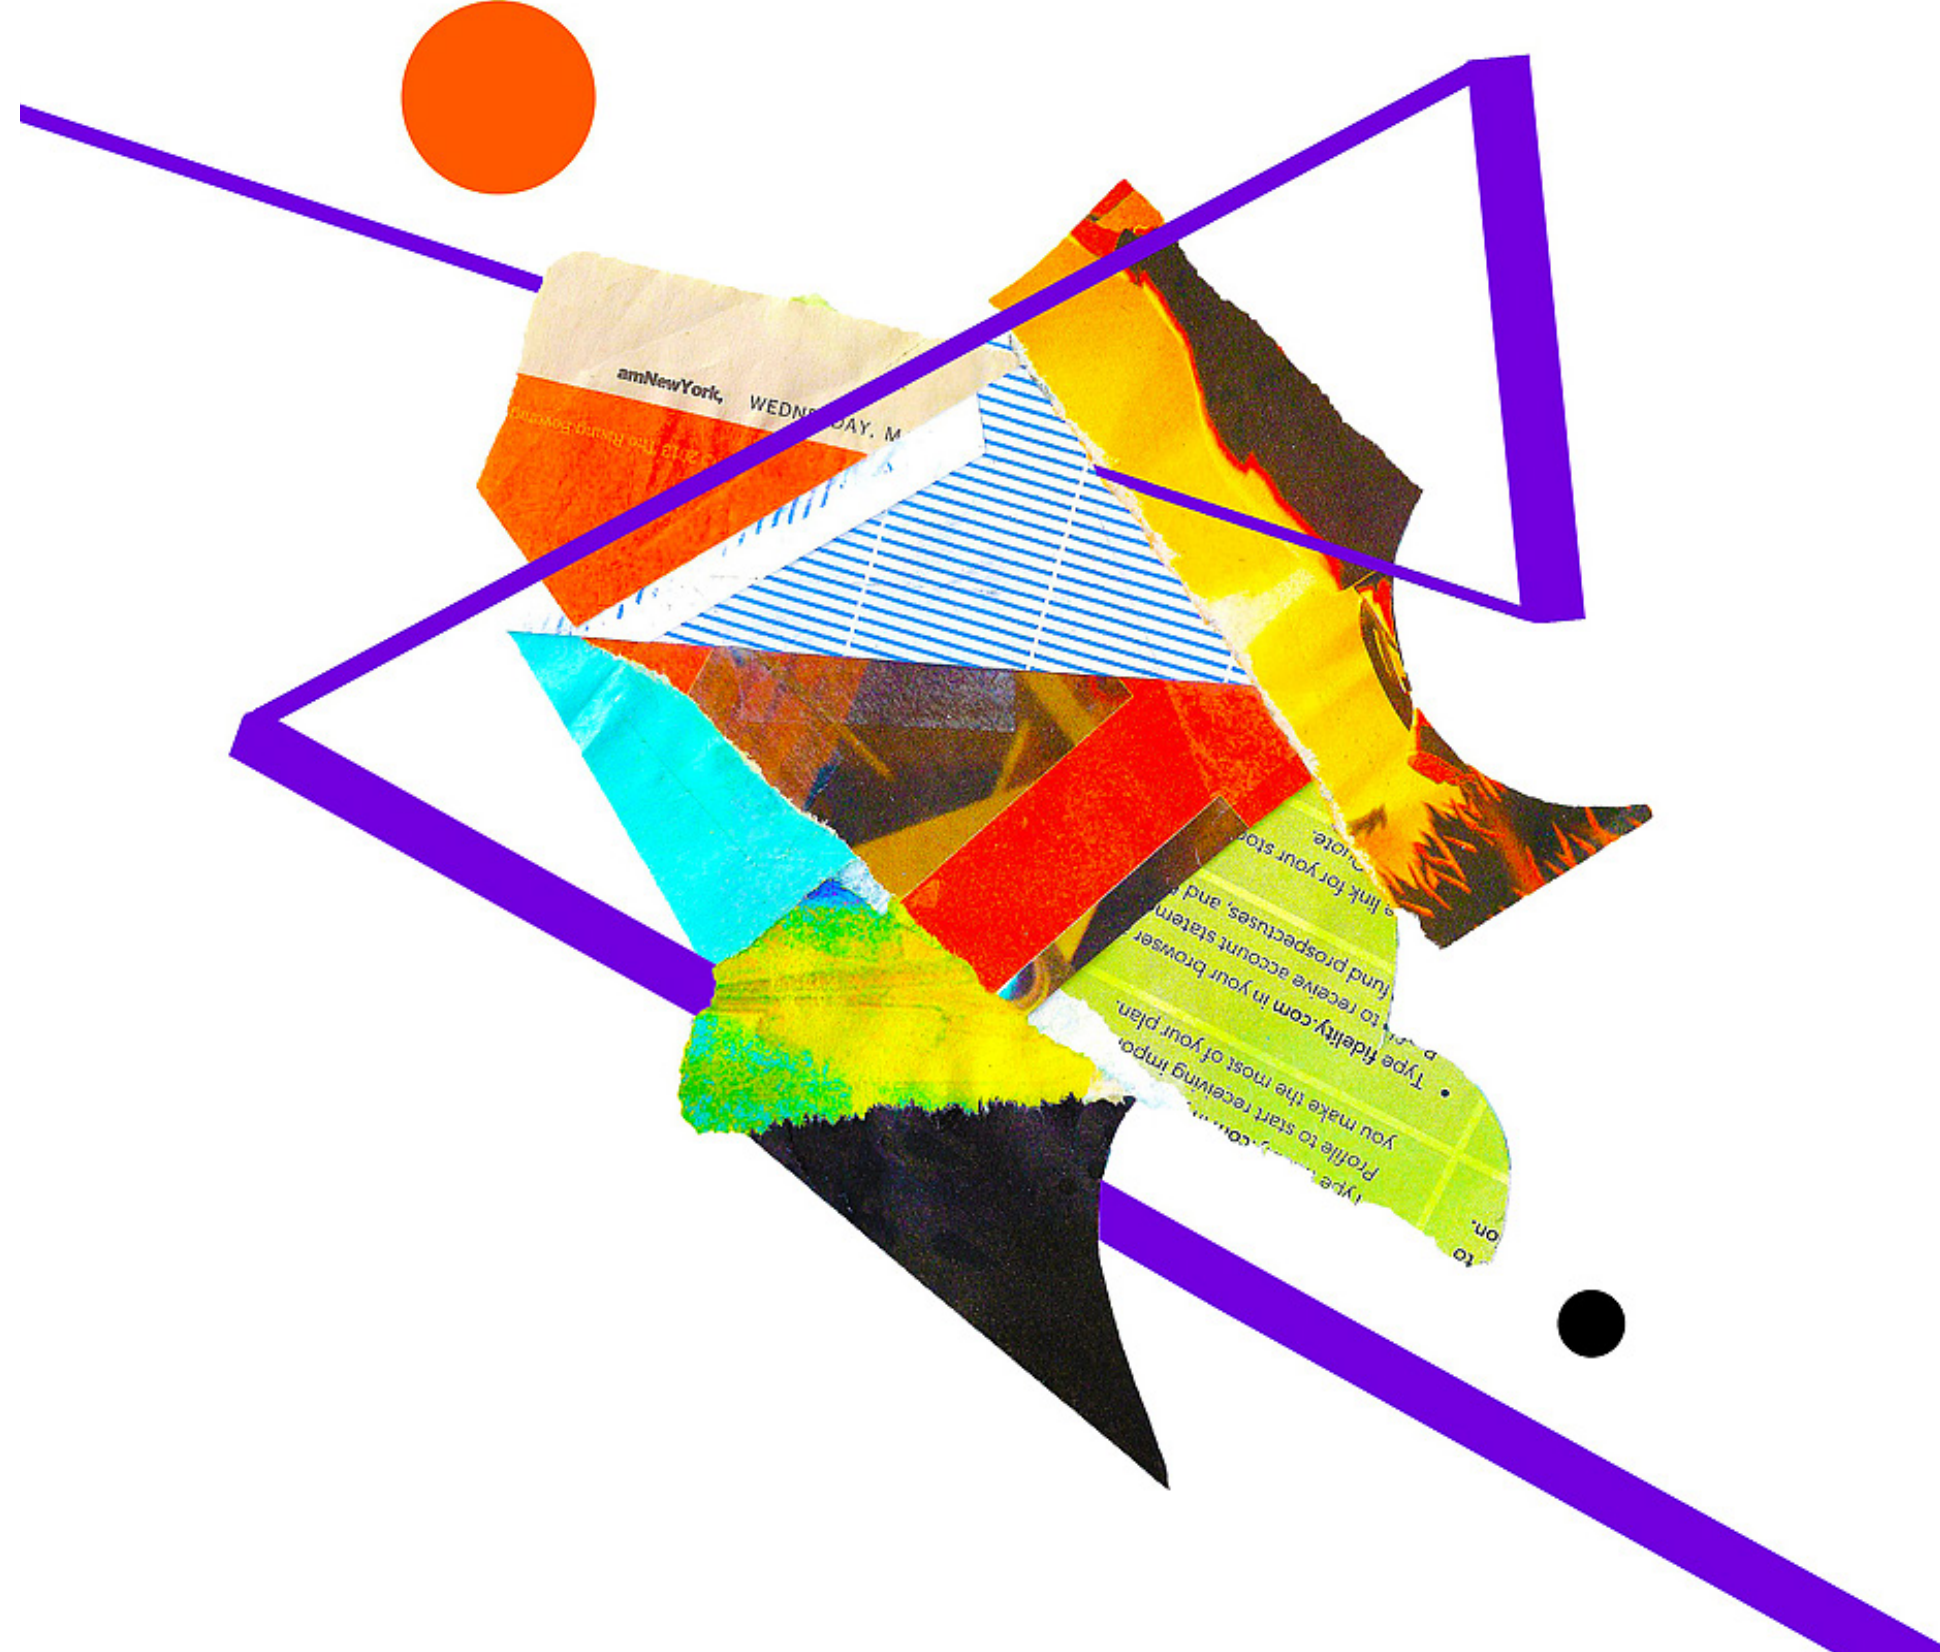

Blue

ALFREDO PONCE
COLLAGE ART
2015

X

B

31

M

RAGE

ALFREDO PONCE
COLLAGE MINIMALISM
2015

Blue

alfredoponcart.com
[instagram.com/alfredo_p_](https://www.instagram.com/alfredo_p_)