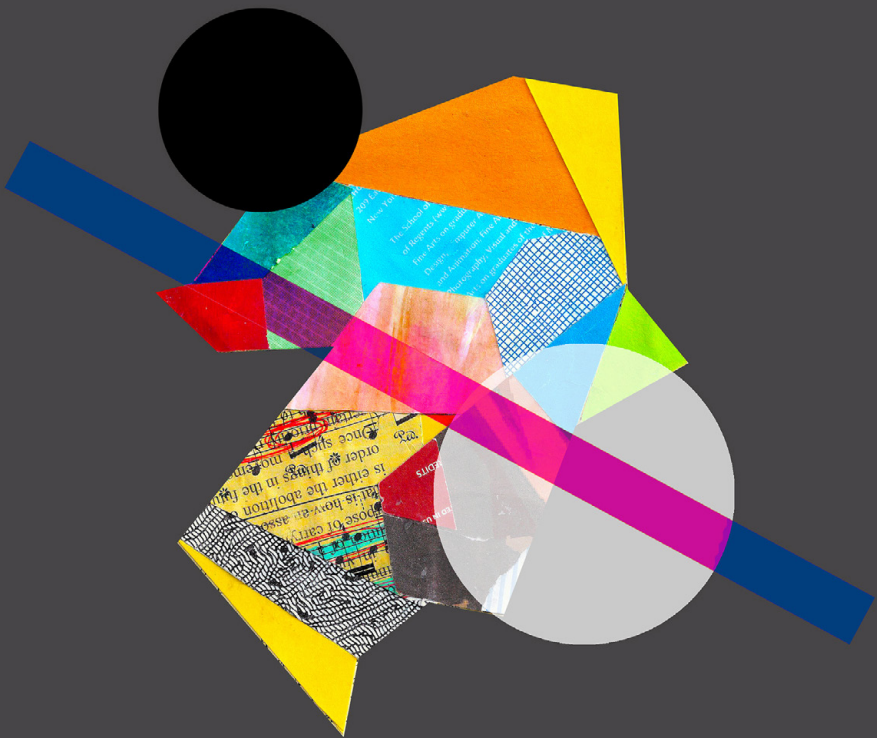

Blue

ALFREDO PONCE
COLLAGE ART
2015

X

B

31

M

RAGE

ALFREDO PONCE
COLLAGE MINIMALISM
2015